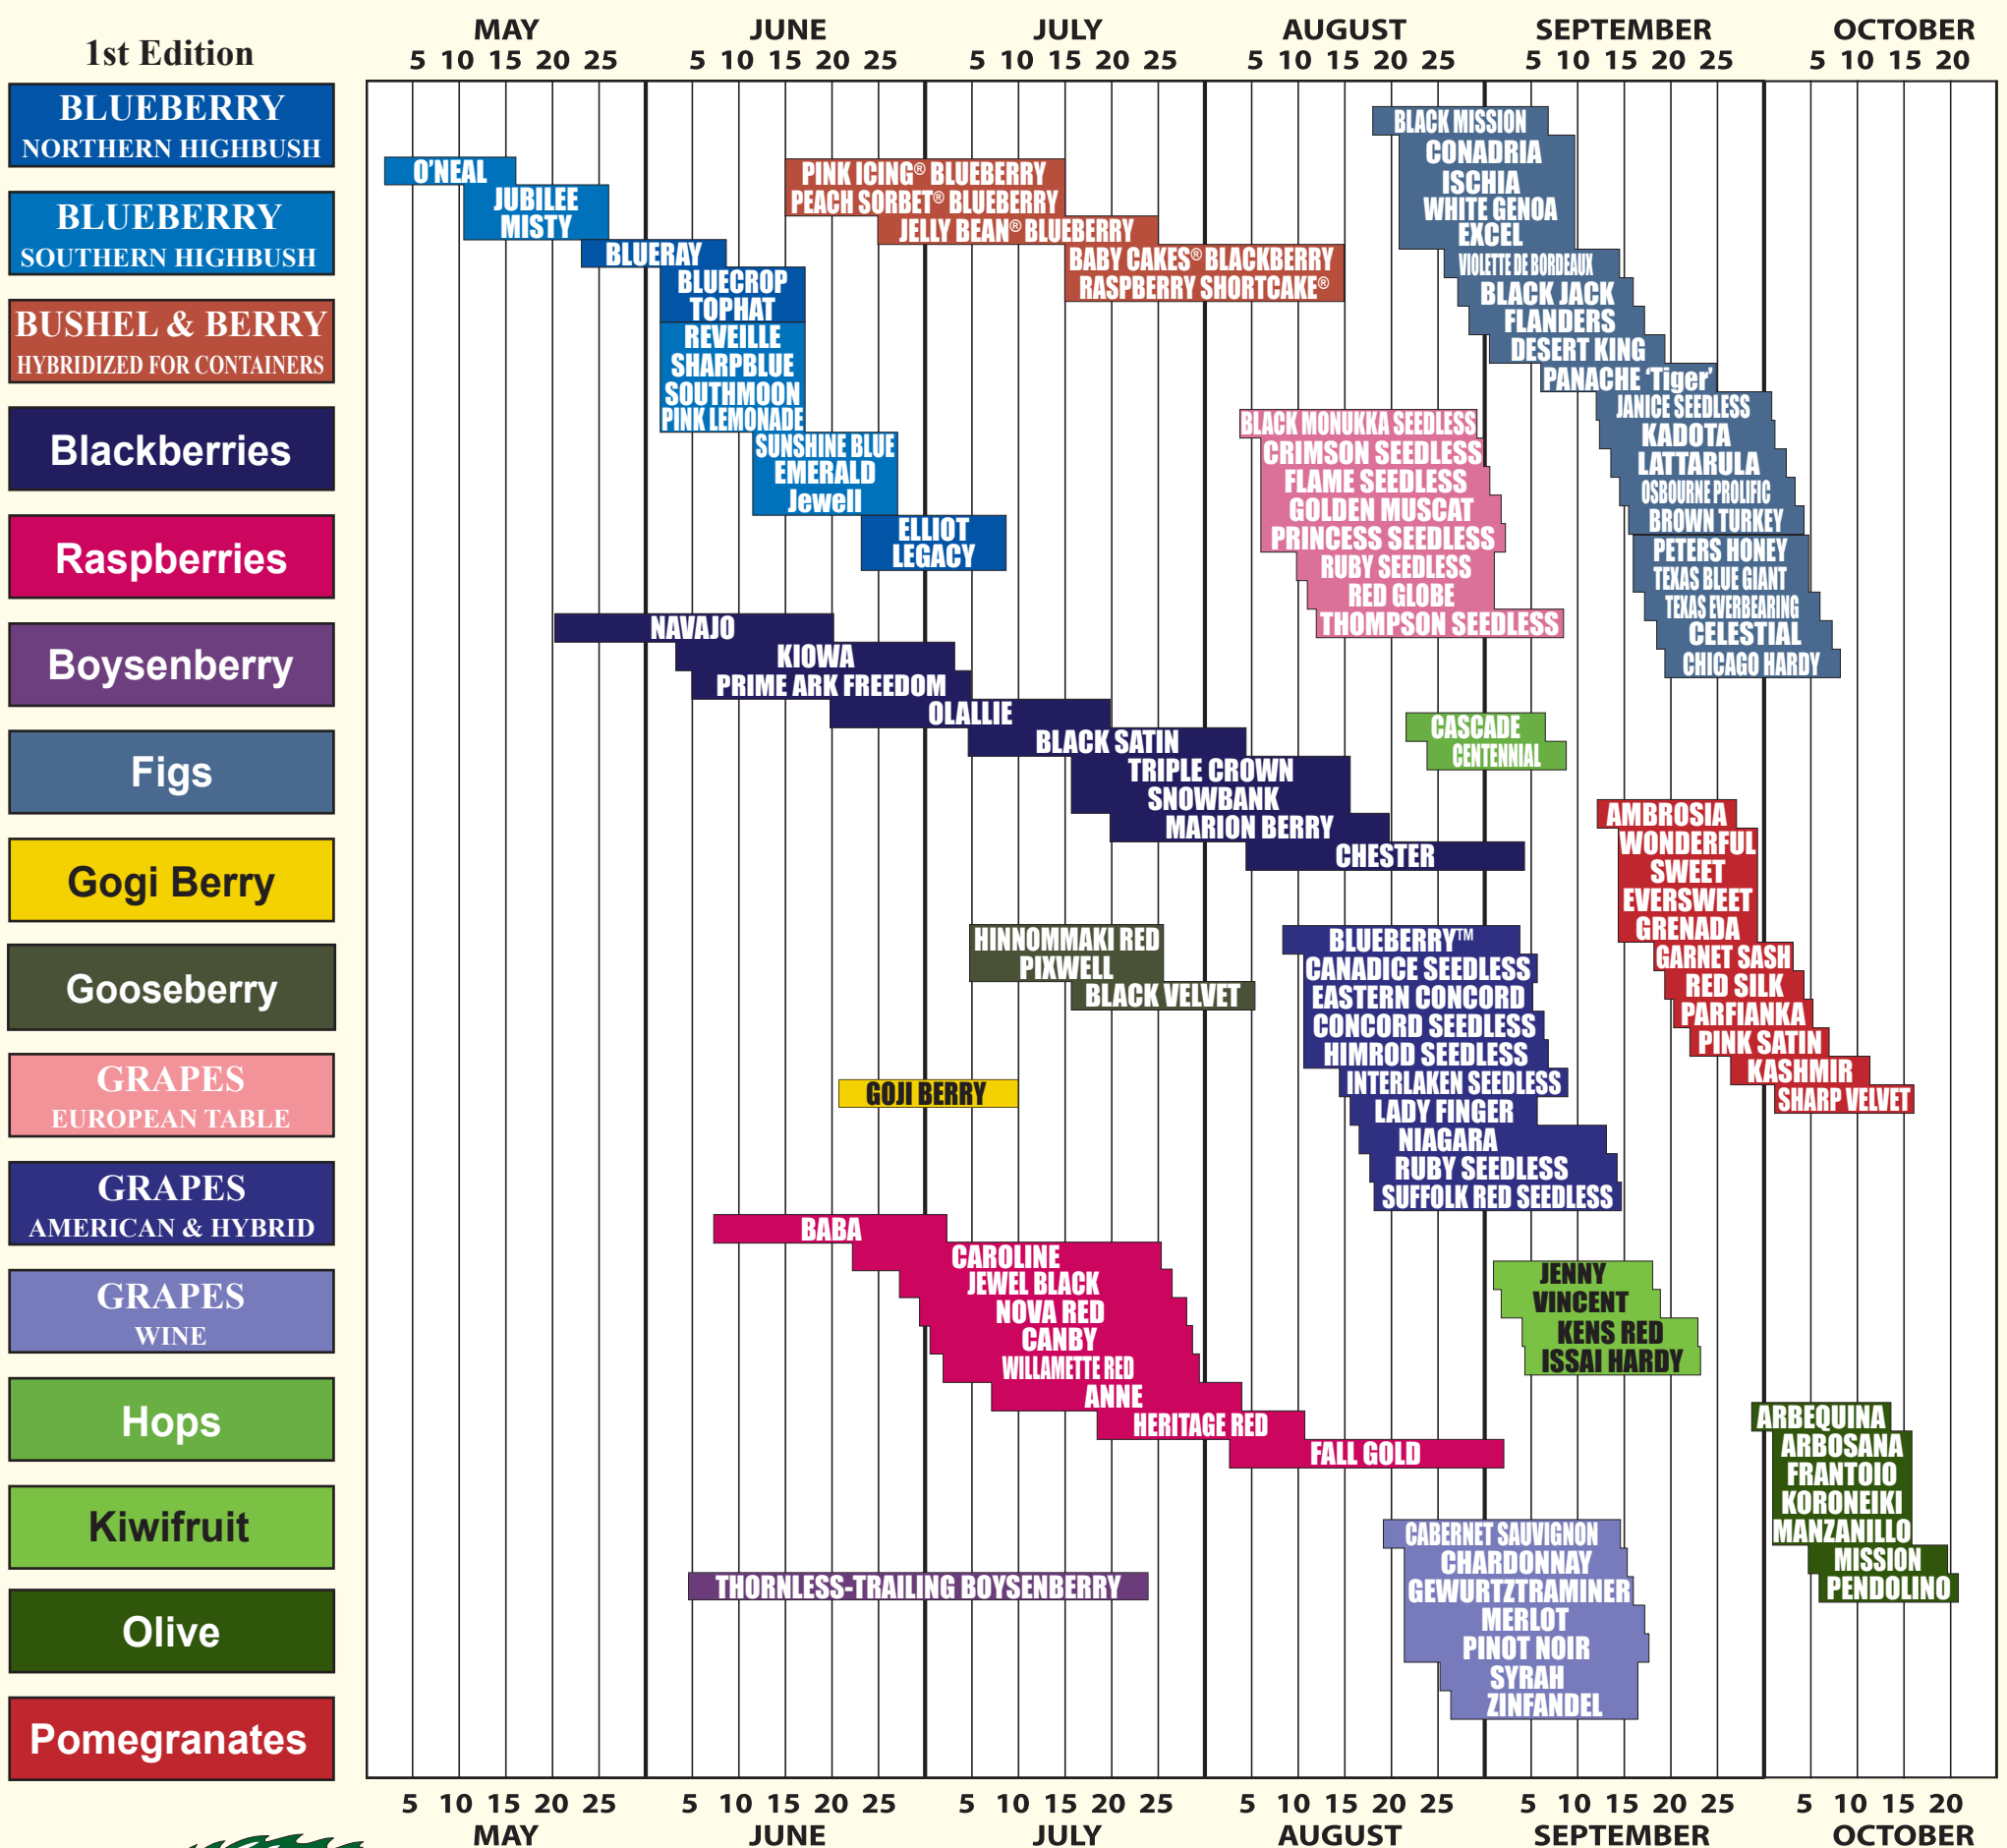

Dave Wilson Nursery

BRAND

POTTED FRUIT HARVEST DATES

FARMERS' MARKET FAVORITES™

HICKMAN, CALIFORNIA

www.davewilson.com

COLOR BARS CORRESPOND TO APPROXIMATE HARVEST PERIODS FOR CENTRAL CALIFORNIA

The First Name in Fruit Trees™

This chart is intended as a reference tool to be used in planning successive harvest for home orchards. Harvest periods on this chart are approximate harvest periods for Hickman (near Modesto), California. Actual harvest dates vary from year to year and climate to climate. In areas where winters are mild and early warm weather the norm, harvests may be up to four weeks earlier than shown on this chart. In cooler coastal or cold weather climates harvest periods are generally later than shown on this chart. For reference, Hickman, California is in Sunset Western Garden Book zone 9, and USDA Plant Hardiness zone 9. Normal winter chilling in the Hickman area is about 1,000 hours, adequate for practically all deciduous fruit & berries. Summers are long and hot. The last significant frost usually occurs in mid to late February.